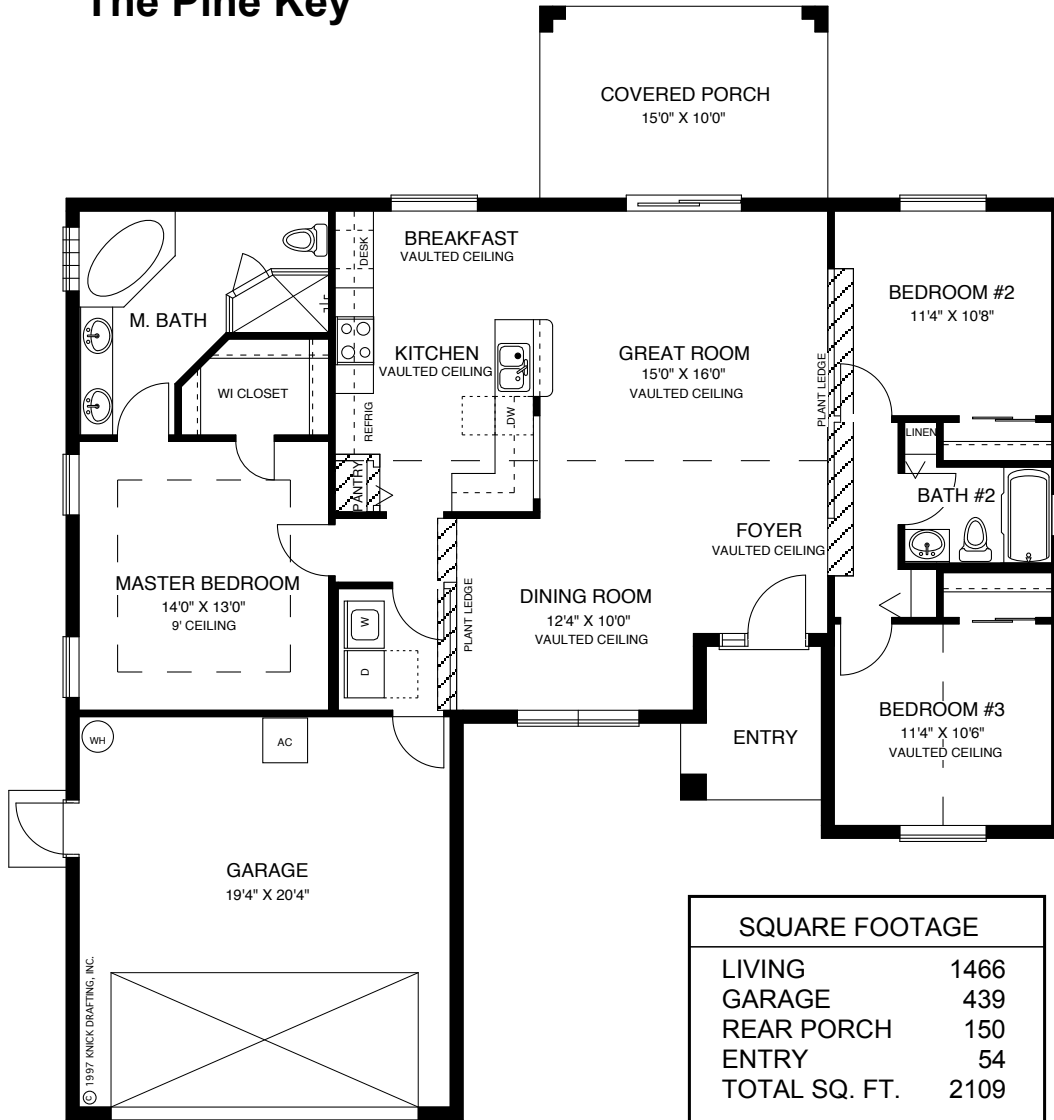

## The Pine Key

SQUARE FOOTAGE	
LIVING	1466
GARAGE	439
REAR PORCH	150
ENTRY	54
<b>TOTAL SQ. FT.</b>	<b>2109</b>

[www.SpringwaterHomes.com](http://www.SpringwaterHomes.com)  
321-956-7173